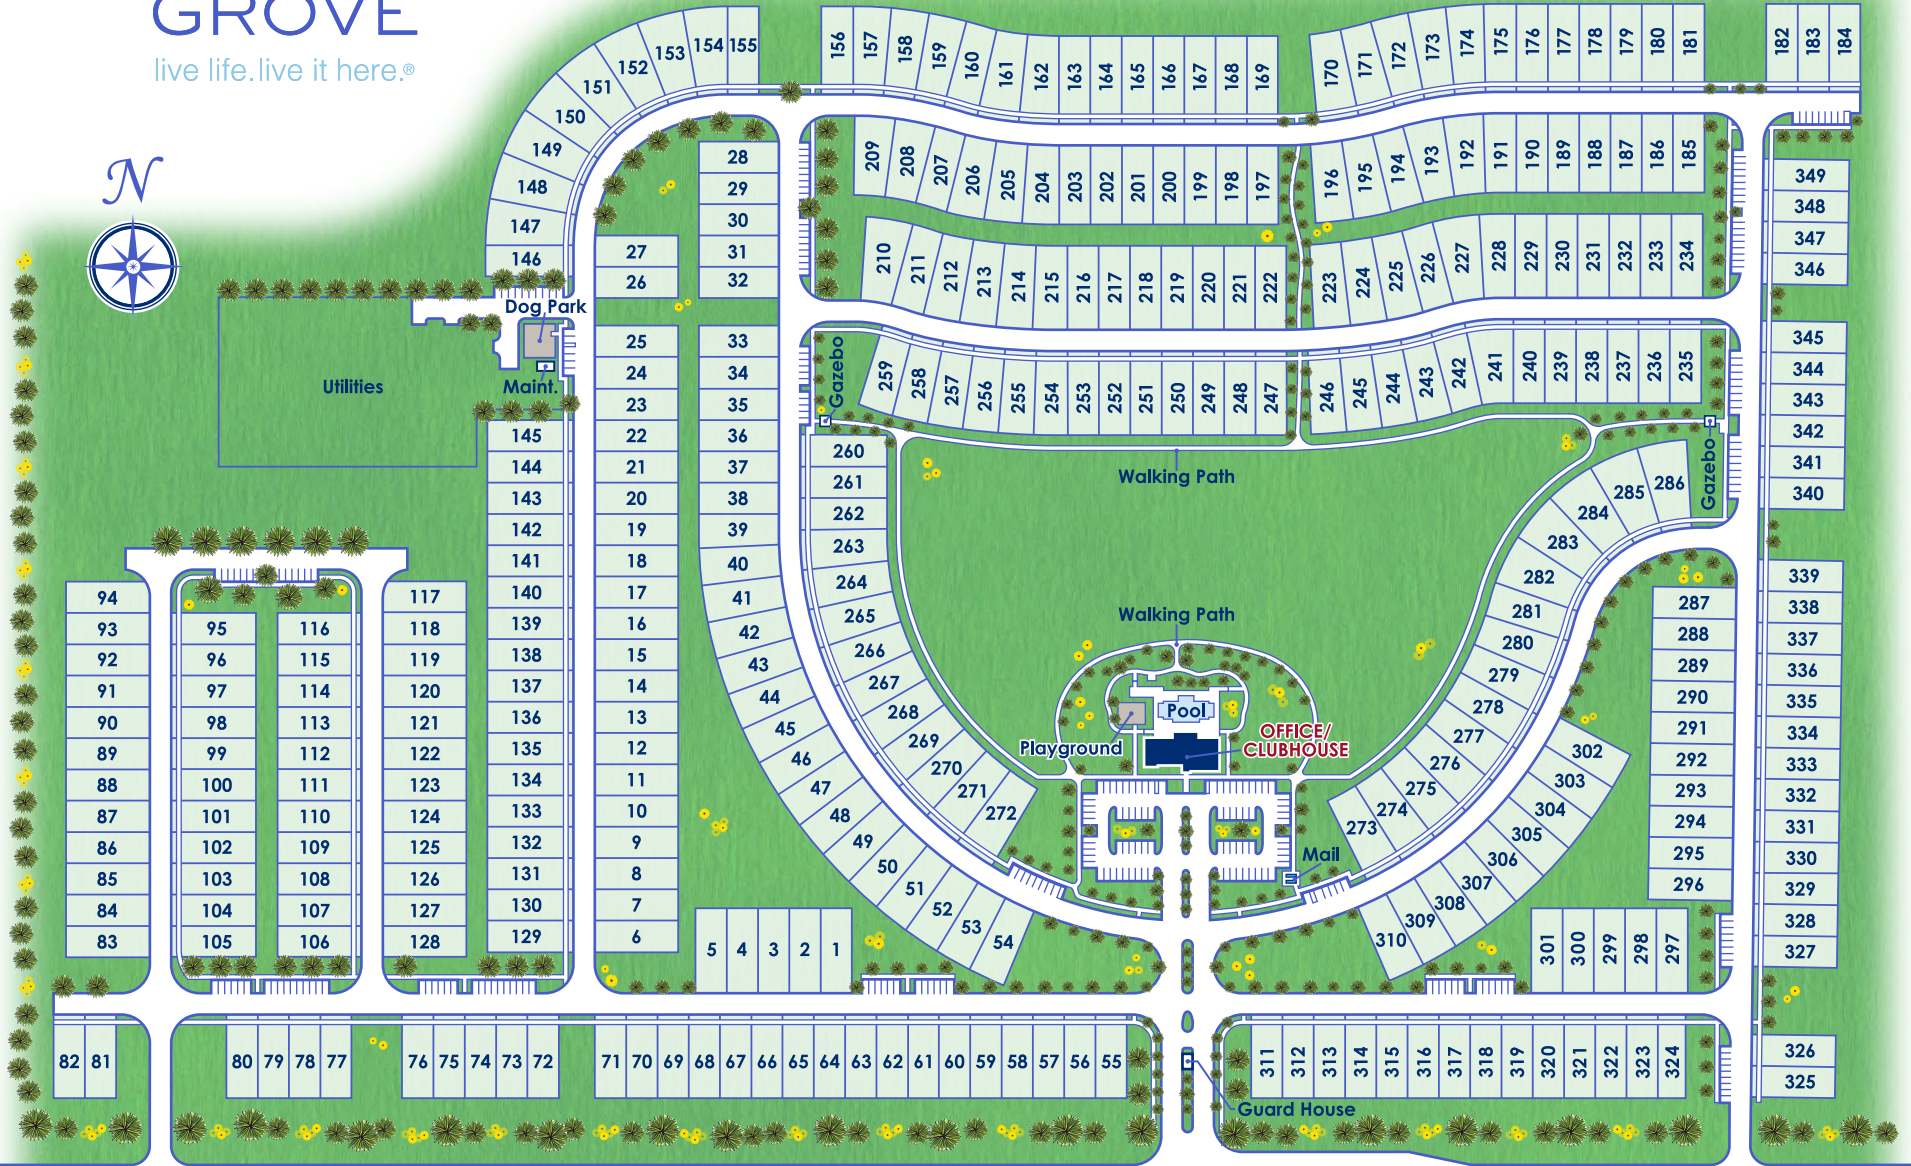

COTTAGE GROVE

live life.live it here.®

17101 SW 200th Street | Miami, FL 33187
561.466.2273 | cottagegrove@rhp.com
BayshoreHomeSales.com

SW 200th Street

COTTAGE GROVE

live life.live it here.®

17101 SW 200th Street | Miami, FL 33187
561.466.2273 | cottagegrove@rhp.com
BayshoreHomeSales.com

SW 200th Street