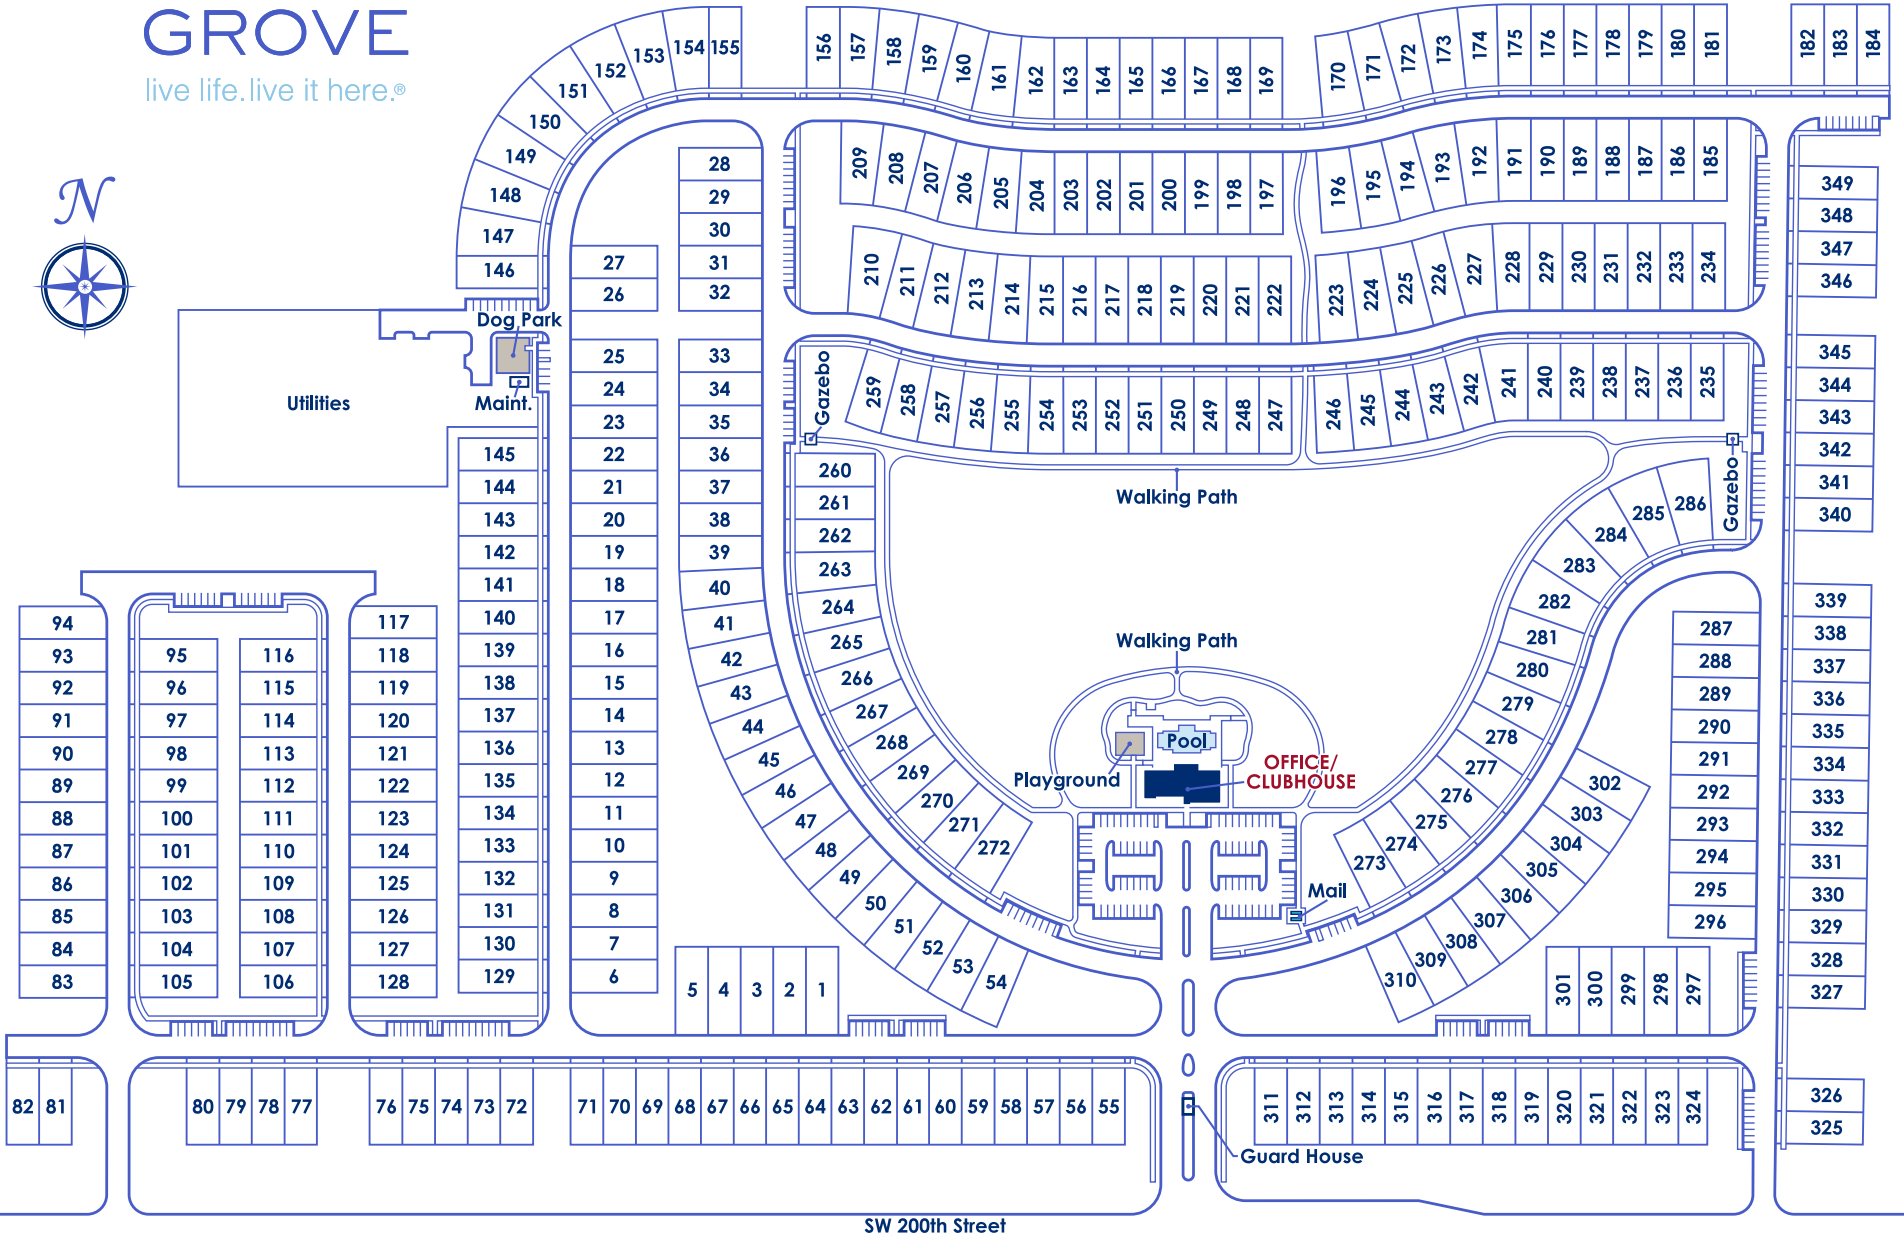

COTTAGE GROVE

live life.live it here.®

17101 SW 200th Street | Miami, FL 33187
561.466.2273 | cottagegrove@rhp.com
BayshoreHomeSales.com

SW 200th Street

COTTAGE GROVE

live life.live it here.®

17101 SW 200th Street | Miami, FL 33187
561.466.2273 | cottagegrove@rhp.com
BayshoreHomeSales.com

SW 200th Street